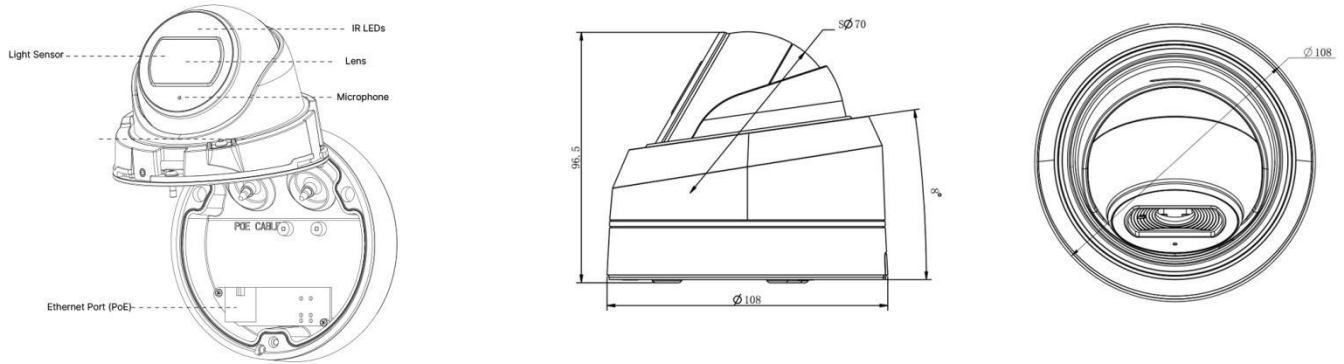

H.265+ Weather-proof Mini Dome Network Camera

System	Storage	Support microSD/SDHC/SDXC Card Local Storage, up to 256G
	Advanced Function	BLC, HLC, 2D DNR, 3D DNR, Defog, AWB, EIS, IP Address Filtering, AGC, Anti-flicker, Corridor Mode, Deblur, Watermark
	SIP/VoIP Support	Yes, Voice & Video-over-IP
	Event Trigger	Motion Detection, Network Disconnection, Audio Alarm, etc.
	Event Action	FTP Upload, SMTP Upload, SD Card Record, SIP Phone, HTTP Notification, etc.
	Video Analysis	Region Entrance, Region Exiting, Advanced Motion Detection, Tamper Detection, Line Crossing, Loitering, Human Detection, People Counting, Object Left, Object Removed
	System Compatibility	ONVIF Profile G & Q & S & T, API
General	Working Temperature	-40°C~60°C
	Working Humidity	0~90%(Non-condensing)
	Power Supply	PoE (802.3af)
	Power Consumption	2.5W MAX 4W MAX (With IR on)
	Housing	Vandal-proof IK10-rated Metal Housing / Up to IP67-rated for Weather-resistant Performance
	Weight	600g (Junction Box Version) / 410g (Cable Out Version)
	Dimensions	Φ108mmX96.5mm (Junction Box Version) / Φ106mmX76.5mm (Cable Out Version)
	Warranty	3/5 Years

H.265+ Weather-proof Mini Dome Network Camera

Structure Diagrams

Junction Box Version

Cable Out Version

Units: mm

Accessories Support

A01 Pole Mount

Weight: 720g
Dimensions: 170*51.5*152.6mm

A02 Internal Corner Bracket

Weight: 540g
Dimensions: 170*23.2*205.3mm

A03 External Corner Bracket

Weight: 900g
Dimensions: 170*152.6*76.3mm

A71 Wall Mount

Weight: 530g
Dimensions: 162*124*78 mm

A81 Recessed Mount