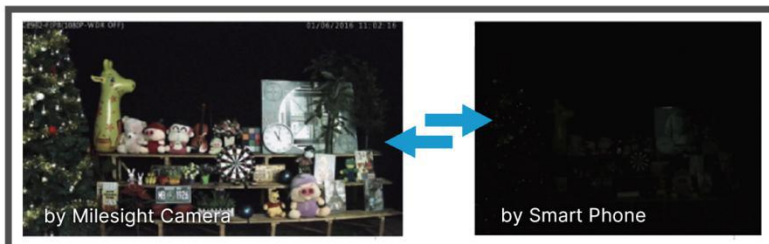

H.265+ Weather-proof Mini Dome Network Camera

IP67
IK10

DATASHEET

KEY FEATURES

- ▶ **Smart Stream** (Bandwidth, storage and bit rate are saved with Smart Stream ON, eg, H.265+ saves 70%~80% bandwidth that of H.264.)
- ▶ **Advanced Functions** (Boasting to support various advanced functions such as HLC, Defog, ROI.)
- ▶ **Built-in Microphone** (Supporting audio function to hear what is happening in front of the camera.)
- ▶ **SIP** (Session Initiation Protocol. Providing audio/alarm/intercom and video streaming for mobile phones and video phones.)
- ▶ **3-Axis Mechanical Design** (Featuring 3-axis mechanical design for fast and easy adjustment of the camera's viewing angle.)

Video Content Analysis

Milesight VCA with 10 detection modes provides advanced, accurate smart video analysis for Milesight network cameras, enabling the comprehensive surveillance function and quicker response to different monitoring scenes.