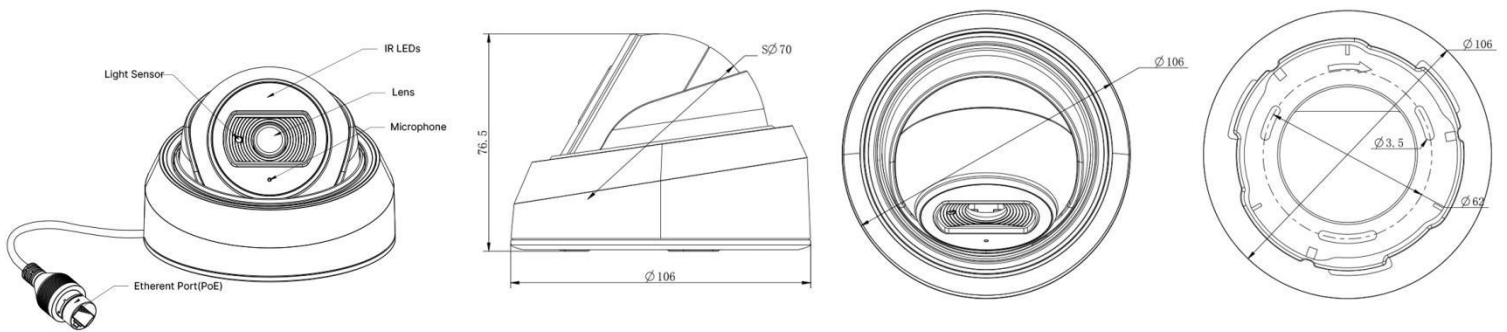

H.265+ Weather-proof Mini Dome Network Camera

Structure Diagrams

Junction Box Version

Cable Out Version

Units: mm

Accessories Support

A01 Pole Mount

Weight: 720g
Dimensions: 170*51.5*152.6mm

A02 Internal Corner Bracket

Weight: 540g
Dimensions: 170*23.2*205.3mm

A03 External Corner Bracket

Weight: 900g
Dimensions: 170*152.6*76.3mm

A71 Wall Mount

Weight: 530g
Dimensions: 162*124*78 mm

A81 Recessed Mount